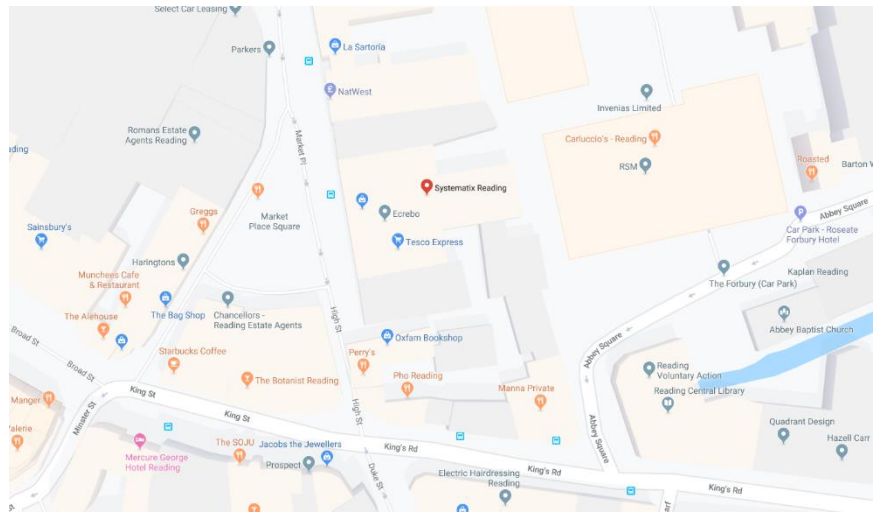

**Reading Training Center**  
**Soane Point 6-8 Market Place**  
**Reading**  
**RG1 2EG**

## About Your Venue

Getting there on foot:

Exit the station via the main exit onto Station Road. Continue to walk on Station Road until you reach the end, turn left onto Friar Street. Keeping the post office on your left-hand side continue walking approximately 75 meters. Our venue is the glass building next to Tesco.

### Queens Road

Location:

[Queens Road,](#)  
[RG1 4PX](#)

Operator: NCP

Opening Times:

24 Hours

Contact Number

**0345 050 7080**

### Garrard Street

Location:

[Garrard Street,](#)  
[RG1 1NR](#)

Operator: NCP

Opening Times:

24 Hours

Contact Number

**0345 050 7080**