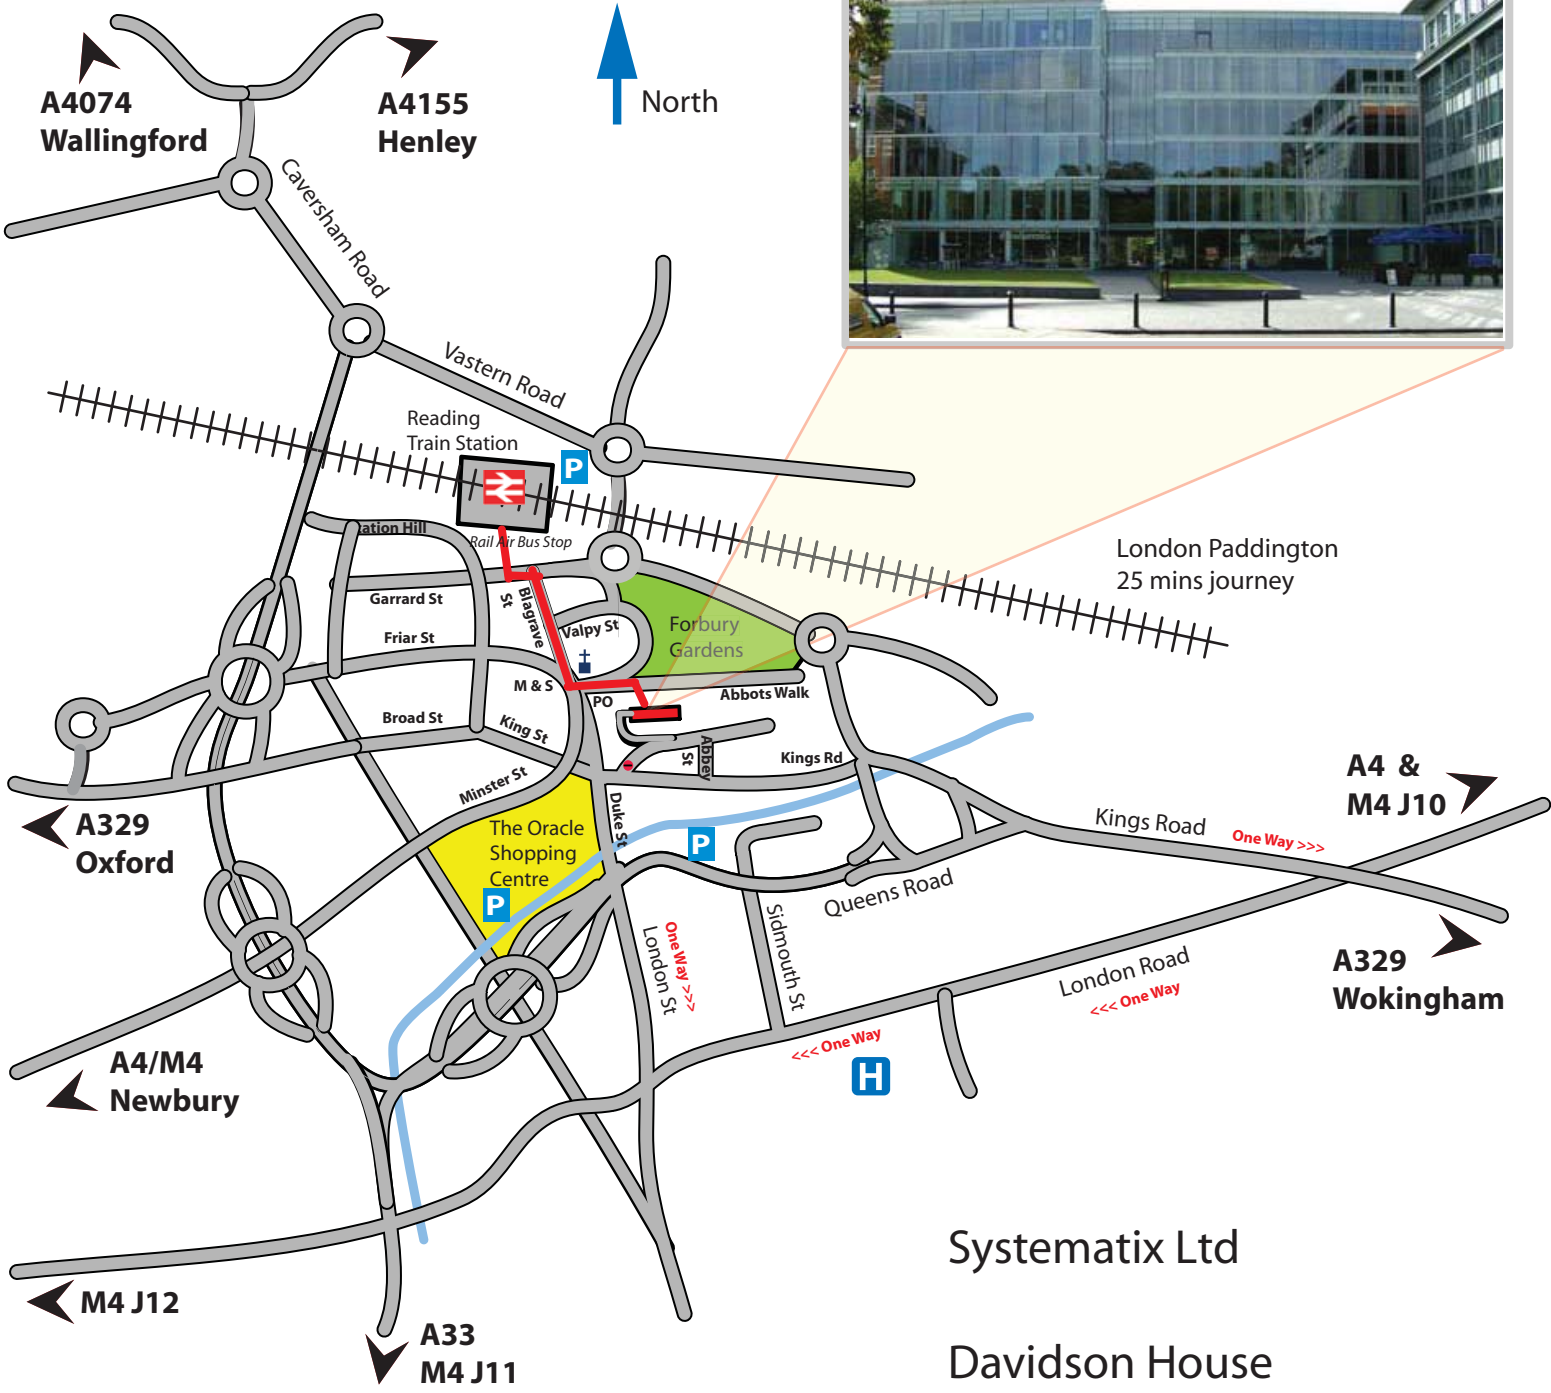

Systematix Ltd

Davidson House
Forbury Square
Reading

RG1 3EU

Call 01183243000